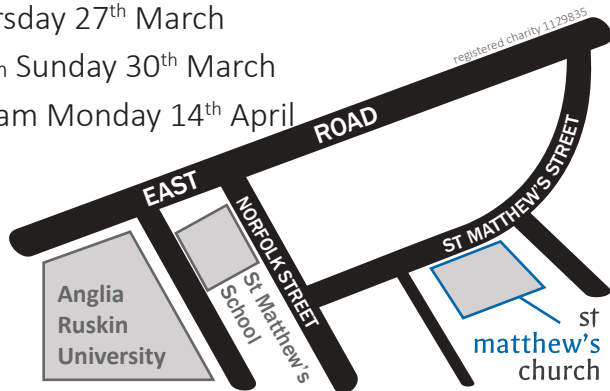

Please join in with any of our

Easter Celebrations

Internationals 7-9pm Friday 21st March

Preschool families (Mini Matts) 9.45-11.30am Tuesday 1st April

20s & 30s (Roots) pudding party 7.30-9.15pm Tuesday 25th March

11-16s bake off 6-7.30pm Thursday 27th March

Student lamb dinner 6.30-8pm Sunday 30th March

Over 50s A Slice of Life 10.30am Monday 14th April

St Matthew's Church Office

St Matthew's Street

Cambridge

CB1 2LT

office@stmatthews.uk

01223 363545

www.stmatthews.uk